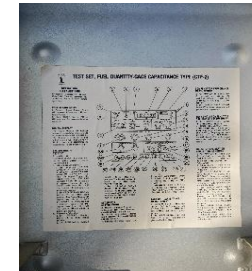

ITEM Part Number	DESC	current status	photos
1 CTS-33	Oscilloscope (domestic)	Unable to test	
2 980N-1	height test	Unable to test	
3 ARA-552	RADIO ALTIMETER ANANLOG ADAPTER	Unable to test	

4 UV-6H-II UV flaw detector Unable to test

5 PWA103718 -1/-2 set NDT SET POWER ON, VIDEO SHOWS

6 GTF-S FUEL QTY-GAGE CAPACITANCE TEST SET Unable to test

7 3792195-1 VALVE ACTUATING, TEST SET Unable to test

8

TEE46-4B

JT8D ENGINE TRIM EQUIPMENT

Unable to test